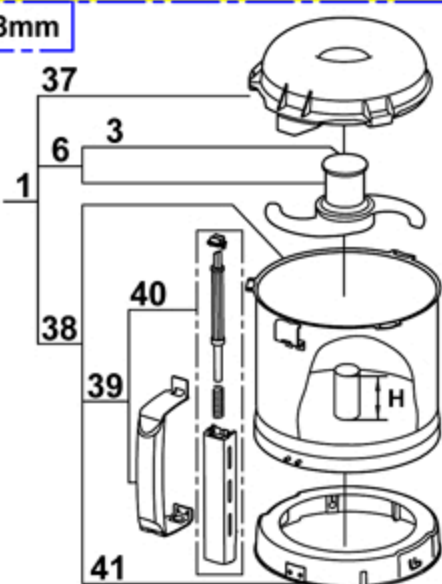

***WARNING :**

The Type 1 bowl alone is no more available, it is replaced by index 7 = bowl 38 + lid 37. Caution, the lids are not interchangeable, for any other spare parts, choose according to the bowl type.

Type 1

Type 2

H = 58mm

Ancienne cuve / Old bowl

Nouvelle cuve / New bowl

▲ Cette cuve n'est plus disponible. Commander le repère 19, vous recevrez le nouveau coupe-légumes complet.
This bowl is no more available. Order item 19, you will receive the complete new vegetable slicer attachment.