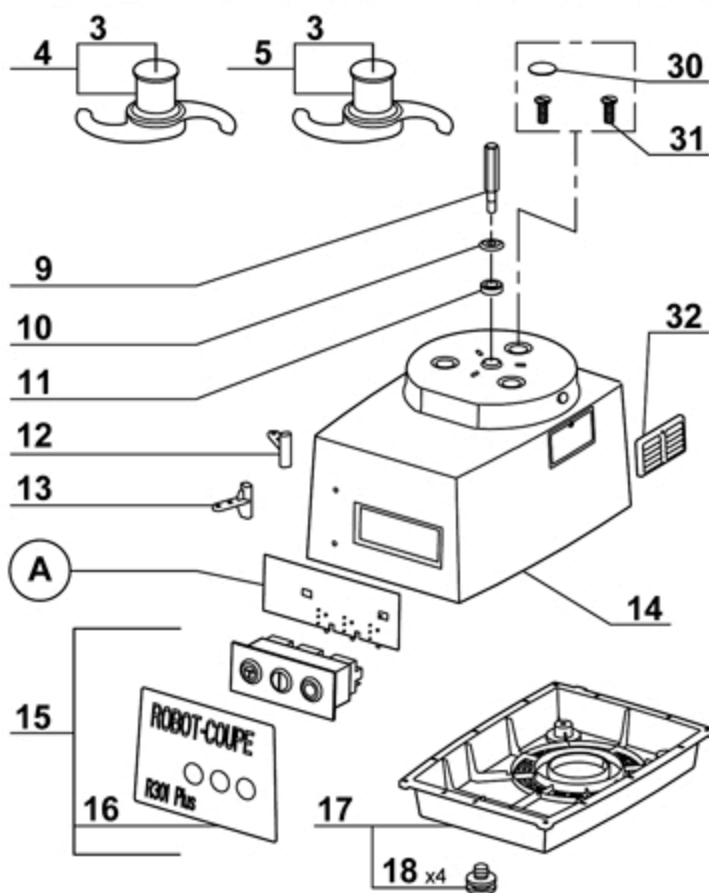

***WARNING :**

The Type 1 bowl alone is no more available, it is replaced by index 7 = bowl 38 + lid 37. Caution, the lids are not interchangeable, for any other spare parts, choose according to the bowl type.

Type 1

Type 2

H = 58mm

Ancienne cuve / Old bowl

Nouvelle cuve / New bowl

▲ Cette cuve n'est plus disponible. Commander le repère 19, vous recevrez le nouveau coupe-légumes complet.
This bowl is no more available. Order item 19, you will receive the complete new vegetable slicer attachment.