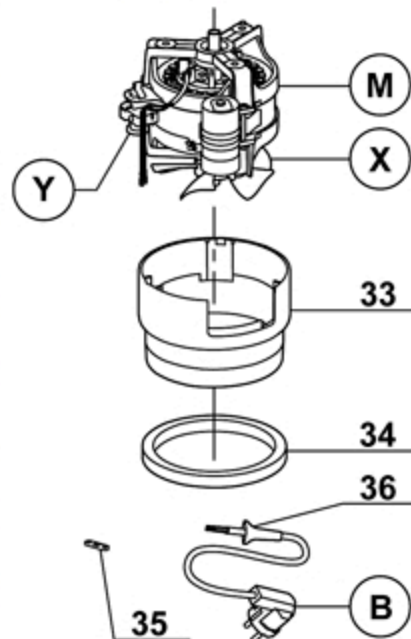

***WARNING :**

The Type 1 bowl alone is no more available, it is replaced by index 7 = bowl 38 + lid 37. Caution, the lids are not interchangeable, for any other spare parts, choose according to the bowl type.

Type 1

Type 2

H = 58mm

Ancienne cuve / Old bowl

Nouvelle cuve / New bowl

▲ Cette cuve n'est plus disponible. Commander le repère 19, vous recevrez le nouveau coupe-légumes complet.
This bowl is no more available. Order item 19, you will receive the complete new vegetable slicer attachment.