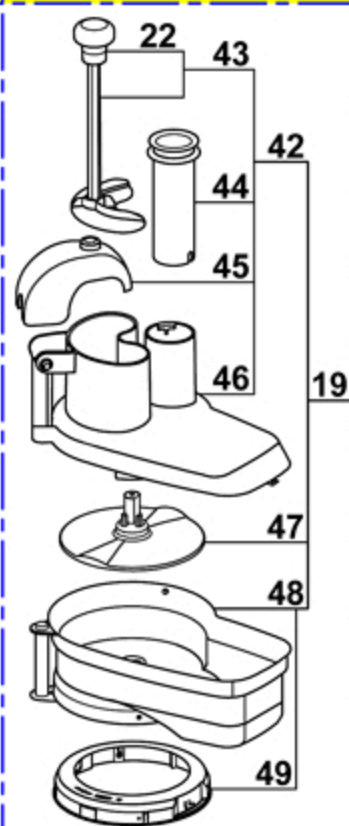

***WARNING :**

The Type 1 bowl alone is no more available, it is replaced by index 7 = bowl 38 + lid 37. Caution, the lids are not interchangeable, for any other spare parts, choose according to the bowl type.

Type 1

Type 2

H = 58mm

Ancienne cuve / Old bowl

Nouvelle cuve / New bowl

▲ Cette cuve n'est plus disponible. Commander le repère 19, vous recevrez le nouveau coupe-légumes complet.
This bowl is no more available. Order item 19, you will receive the complete new vegetable slicer attachment.