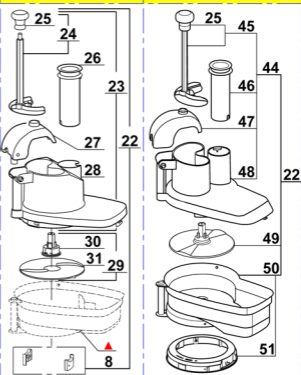

***WARNING :**

The Type 1 bowl alone is no more available, it is replaced by index 7 = bowl 40 + lid 39. Caution, the lids are not interchangeable, for any other spare parts, choose according to the bowl type.

Type 1

Type 2

Ancienne cuve / Old bowl

Nouvelle cuve / New bowl

▲ Cette cuve n'est plus disponible. Commander le repère 22, vous recevrez le nouveau coupe-légumes complet.
This bowl is no more available. Order item 22, you will receive the complete new vegetable slicer attachment.